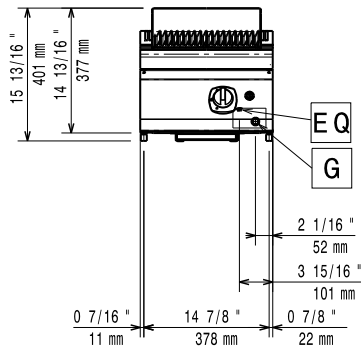

Front

EQ = Ekvipotential skruv
G = Gasanslutning

Topp

Gas

Gas, effekt:	371044 (E7GRDLC00)	7 kW
Standardgasleverans		Natural Gas
Gastyp alternativ:		LPG; Naturgas; Stadsgas
Gasintag:		3/4"

Viktig information

Nettovikt:	32 kg
Fraktvikt:	46 kg
Frakthöjd:	530 mm
Fraktbredd:	460 mm
Fraktdjup:	820 mm
Fraktvolym:	0.2 m³

If appliance is set up or next to or against temperature sensitive furniture or similar, a safety gap of approximately 150 mm should be maintained or some form of heat insulation fitted.

[NOT TRANSLATED] N7GG